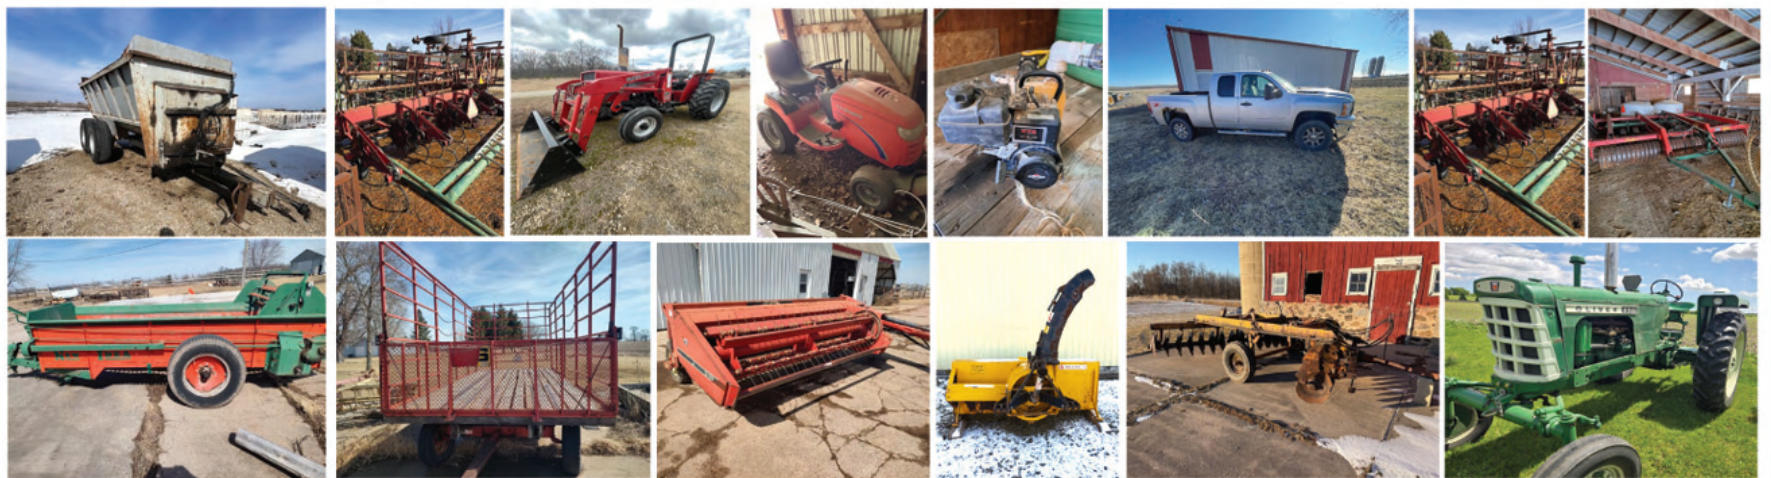

TIRES: Pair 10-bolt, 18.4-38 tires on rims; misc. tractor tires.

FARM & OTHER RELATED ITEMS: 25-calf hutches; 18-dome calf hutches; New 8'x12' livestock shelter; 500 gal. fuel tank & pump; Mortar Mixer; 100 gal. Truck Fuel Barrel; gates; hog feeders – some new; chicken waterers, feeders, etc; Teeter 560/53NJ; 2-500 gal. plastic tanks; 1-Phase, 5h.p. motor, 3500 RPM; Husky 137 chain saw & others; Coleman air compressor; shop tools; tool boxes; drill press; wheel barrow; power tools; creeper; Blue Jet down pressure units; 14' trusses; water pump; power washer; ladders; Oster Sheep shears; construction tools & supplies; lumber & more.

FEED: 4'x5' round bales mixed hay.

LAWN & GARDEN: Cub Cadet Commercial 60" Zero Turn; Simplicity Conquest 23 h.p. mower w/deck; M&D Craftsman w/deck; Agco rear eng. Rider; 1050 Cub Cadet Post Twin 50" deck; 46" Simplicity deck mower; Troybuilt snowblower; 5' Howse rotary mower; Yardman lawn mower & more.

SPORTING EQ.: Duck Skiff; Boats; Trailers; shot shell loader & more.

SALE MANAGED & CONDUCTED BY

WAGNERS
AUCTION & ACTION AGENCY
REAL ESTATE LLC

TERMS: Cash or Good Check and Positive Identification Required. 5% Buyer's Fee for online purchases. All announcements sale day supersede all printed material. Credit Cards Accepted with 3½% Service Fee.
AUCTIONEER: Col. Steve Wagner, Neshkoro, WI Registered Wisconsin Auctioneer # 458, 920-896-2318. Col. Greg Bemis, Fond du Lac WRA #407.

1133 W Fond Du Lac St, Ripon, WI 54971

1-920-748-3000

www.wagnersauctionandrealstate.com - E-mail - aaction@centurytel.net